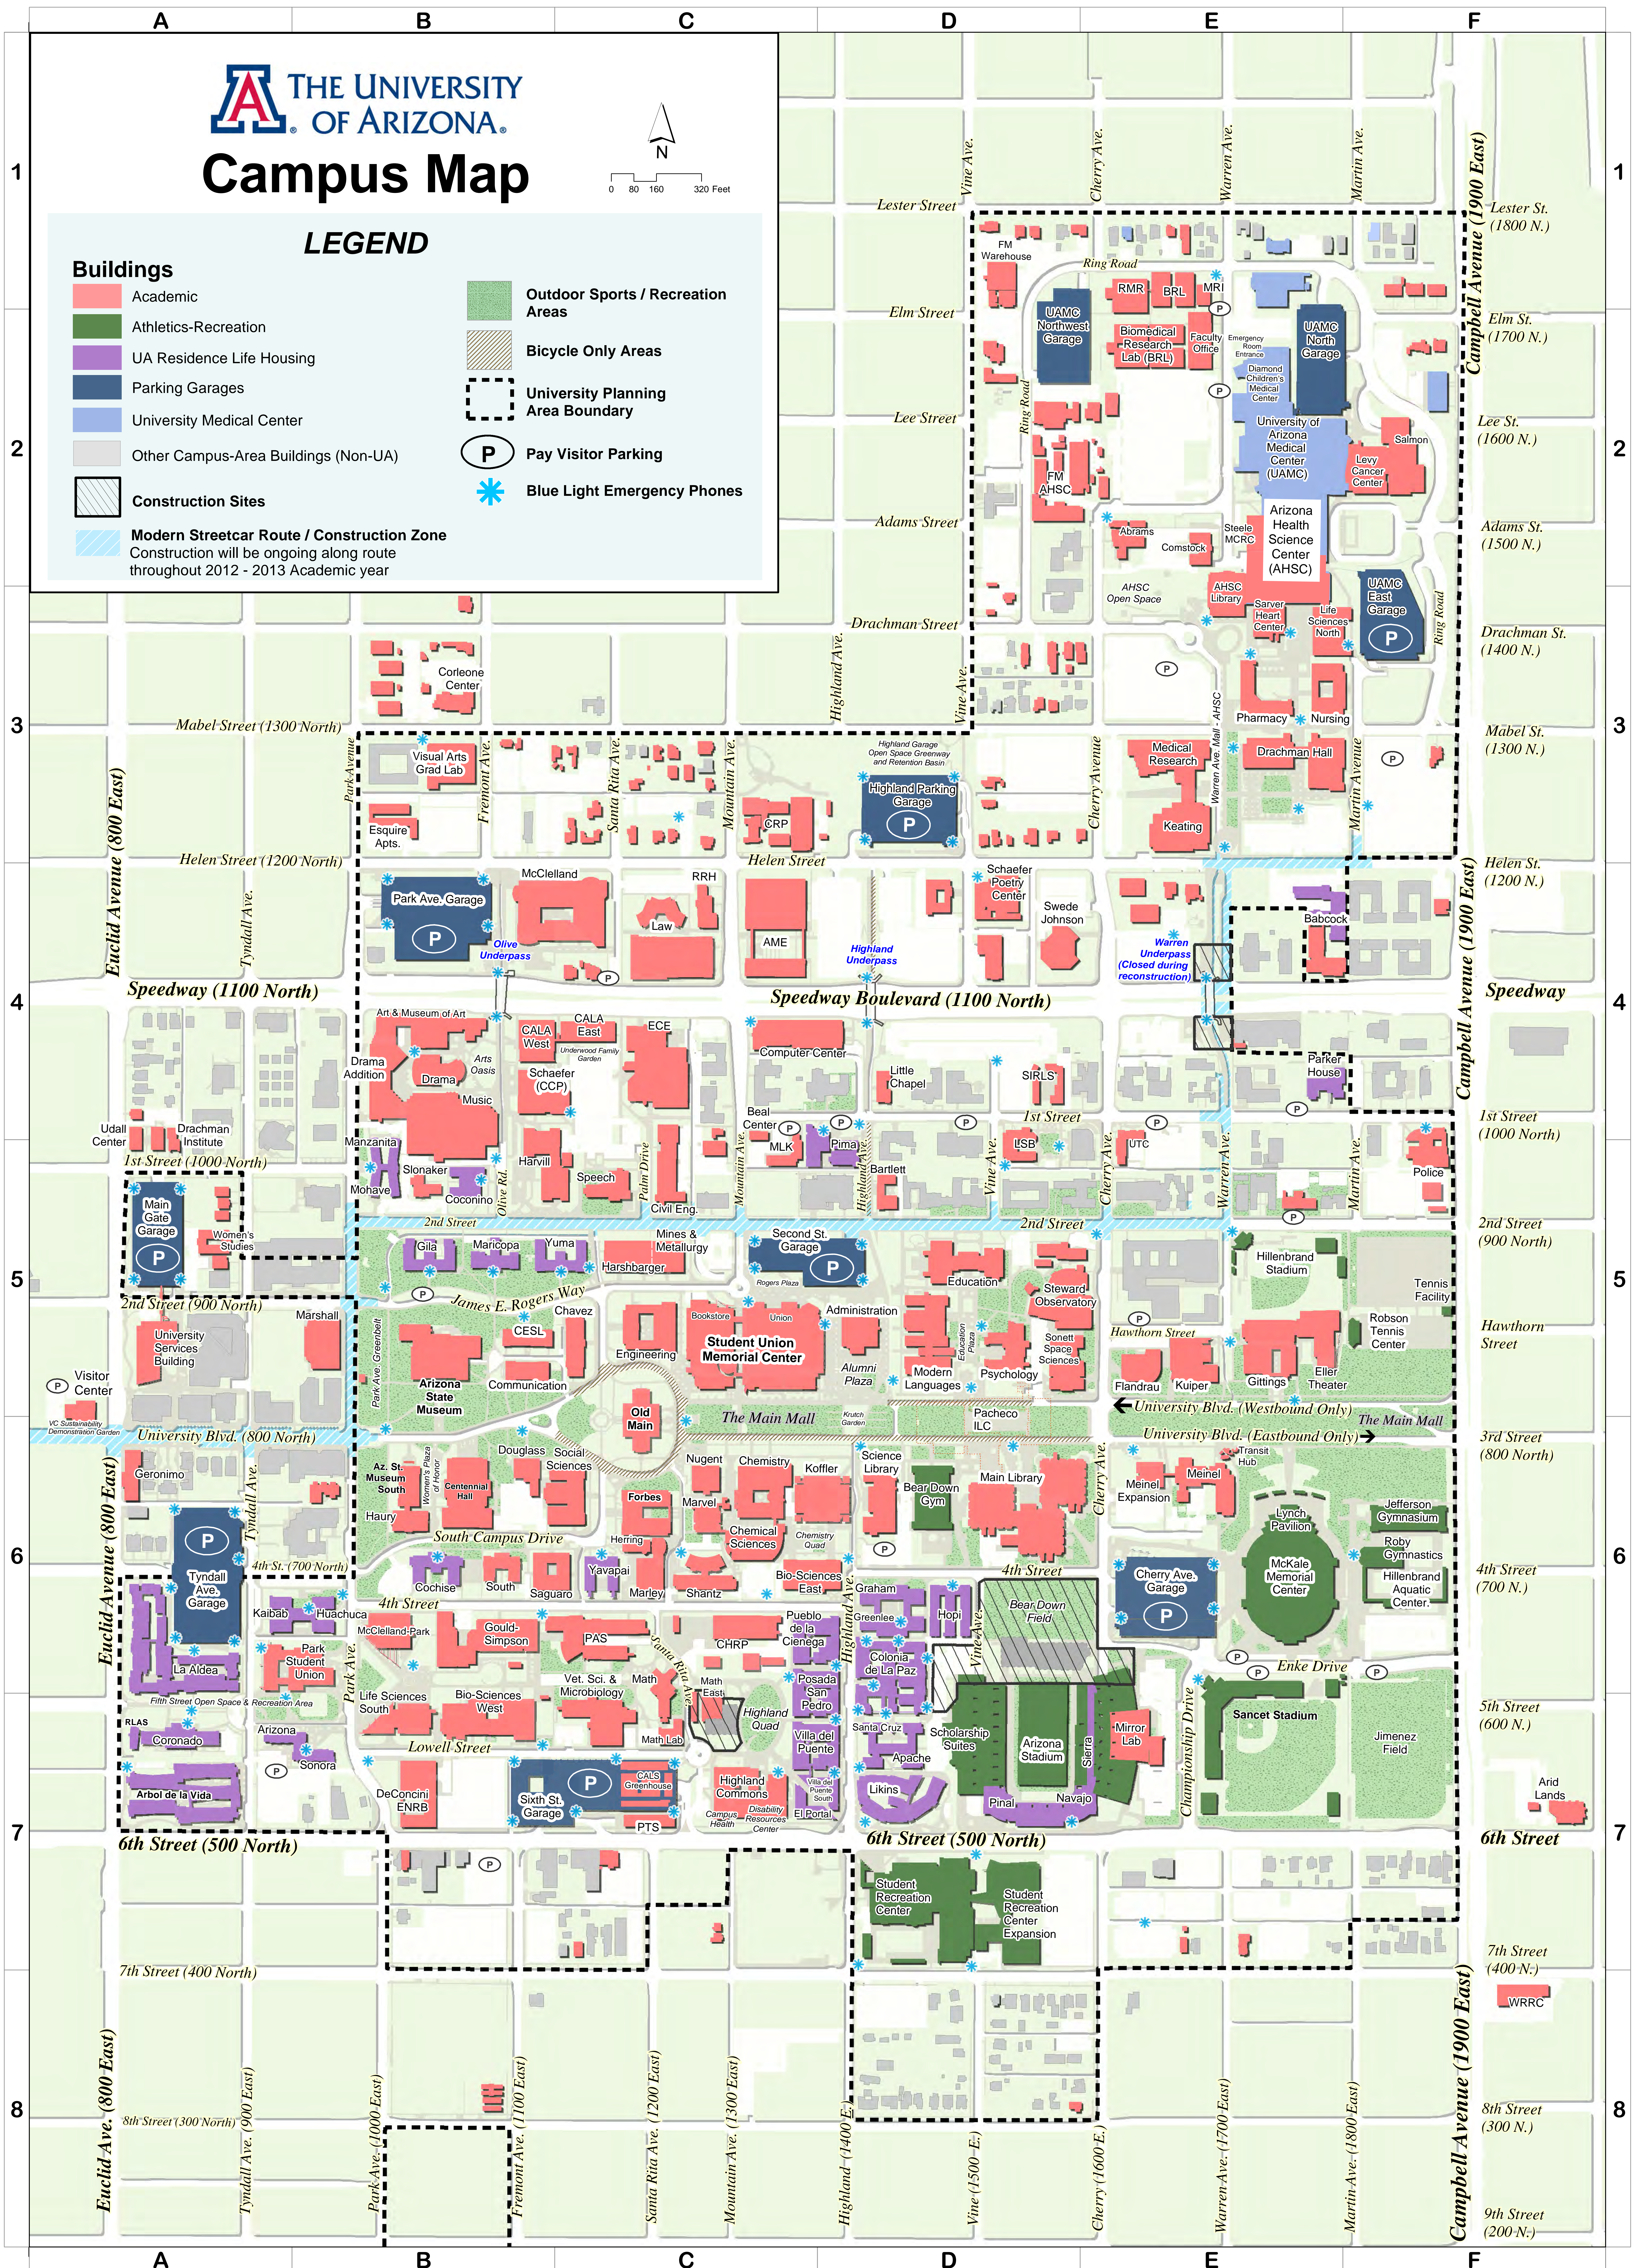

Campus Map

LEGEND

- | | | |
|---|---------------------|-----------------------------------|
| Buildings | | Outdoor Sports / Recreation Areas |
| Academic | Bicycle Only Areas | University Planning Area Boundary |
| Athletics-Recreation | Pay Visitor Parking | Blue Light Emergency Phones |
| UA Residence Life Housing | | |
| Parking Garages | | |
| University Medical Center | | |
| Other Campus-Area Buildings (Non-UA) | | |
| Construction Sites | | |
| Modern Streetcar Route / Construction Zone
Construction will be ongoing along route throughout 2012 - 2013 Academic year | | |

Most Frequently Requested Locations

Name	Location	Name	Location	Name	Location
Administration	D5	Highland Commons (Campus Health & Disability Resource Center)	C7	Pacheco ILC	D5
Arizona Health Sciences Center	E2	Holsclaw Hall (Music Building)	B4	Police	F4
Arizona Stadium	D7	Main Library	D6	Schaefer (Center for Creative Photography)	B4
Arizona State Museum	B5	Main Mall	C5-F5	Student Recreation Center	D7
Bus Stop (Transit Hub)	E6	Marroney Theater (Drama Building)	B4	Student Union Memorial Center	C5
Campus Health (Highland Commons)	C7	McKale Memorial Center	E6	Swede Johnson (Alumni)	D4
Centennial Hall	B6	Museum of Art	B4	University Services Building	A5
Crowder Hall (Music Building)	B4	Nugent	C6	Visitor's Center	A5
Drama (Marroney Theater)	B4	Old Main (Admissions)	C5		
Eller Dance Theater	F5				